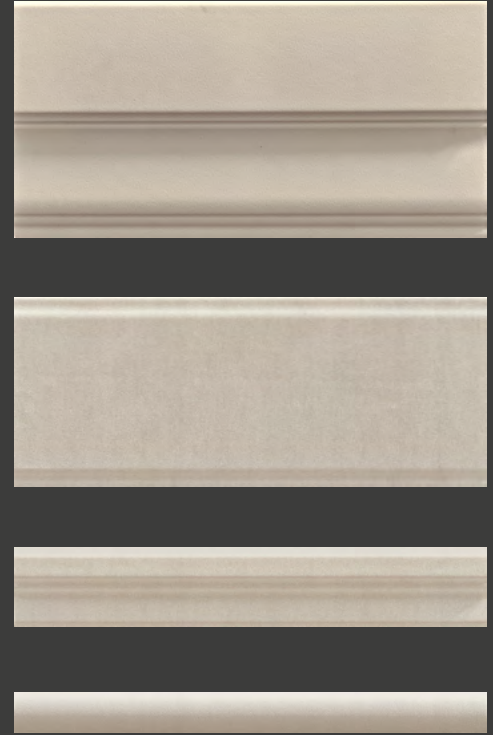

 8 mm

ProDoubleWall

COLORS

-  Anthracite
-  Dark grey
-  Grey
-  Beige
-  White

DECORS

-  Platinum

CERAMIC TILES
30x60

 9 mm

ProDoubleWall

COLORS

-  Grey
-  Beige
-  White

DECORS

ProDouble

MOSAIC

PORCELAIN STONEWARE

Black